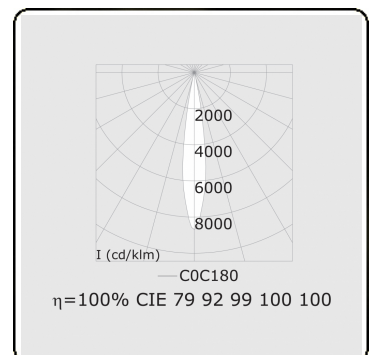

Punto - Clear - DALI - RAL 9003 / RAL 9003
05.34004103-9003

Fixture details

Mounting	3-circuit track
Light emission	Spotlight
Fitting cover	Glass
Protection rate	IP 20
Housing	Aluminium
Finish	RAL 9003 Signal white
Certificates	CE, ISO 9001

Electric details

Protection class	I
Supply	230V
Control gear box	Current driver DALI/TD

Lamp details

Lamptype	LED 3000K 10°
Wattage	31W
Luminaire power	31W
Luminaire luminous flux	1860
Number	1
Lifetime LED module	L80/B10 = 50000h
Color tolerance	MacAdam 3
CRI	>90