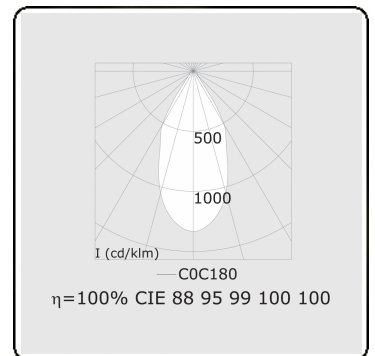

Punto - Clear - DALI - RAL 9003 / RAL 9003  
05.34304103-9003

**Fixture details**

Mounting	3-circuit track
Light emission	Spotlight
Fitting cover	Glass
Protection rate	IP 20
Housing	Aluminium
Finish	RAL 9003 Signal white
Certificates	CE, ISO 9001

**Electric details**

Protection class	I
Supply	230V
Control gear box	Current driver DALI/TD

**Lamp details**

Lamptype	LED 3000K 50°
Wattage	31W
Luminaire power	31W
Luminaire luminous flux	2490
Number	1
Lifetime LED module	L80/B10 = 50000h
Color tolerance	MacAdam 3
CRI	>90