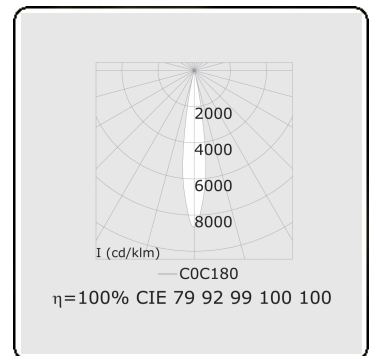

Punto - Clear - DALI - RAL 9003 / RAL 9003
05.34004104-9003

Fixture details

Mounting	3-circuit track
Light emission	Spotlight
Fitting cover	Glass
Protection rate	IP 20
Housing	Aluminium
Finish	RAL 9003 Signal white
Certificates	CE, ISO 9001

Electric details

Protection class	I
Supply	230V
Control gear box	Current driver DALI/TD

Lamp details

Lamptype	LED 4000K 10°
Wattage	31W
Luminaire power	31W
Luminaire luminous flux	2020
Number	1
Lifetime LED module	L80/B10 = 50000h
Color tolerance	MacAdam 3
CRI	>90