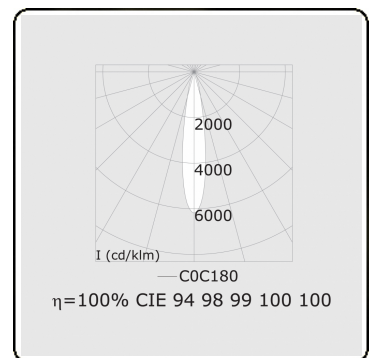

Punto - Clear - DALI - RAL 9003 / RAL 9003  
05.34104104-9003

**Fixture details**

Mounting	3-circuit track
Light emission	Spotlight
Fitting cover	Glass
Protection rate	IP 20
Housing	Aluminium
Finish	RAL 9003 Signal white
Certificates	CE, ISO 9001

**Electric details**

Protection class	I
Supply	230V
Control gear box	Current driver DALI/TD

**Lamp details**

Lamptype	LED 4000K 20°
Wattage	31W
Luminaire power	31W
Luminaire luminous flux	2870
Number	1
Lifetime LED module	L80/B10 = 50000h
Color tolerance	MacAdam 3
CRI	>90