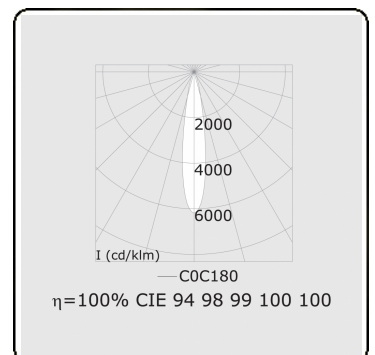

Punto - Clear - DALI - RAL 9005 / RAL 9005
05.34104012-9005

Fixture details

Mounting	3-circuit track
Light emission	Spotlight
Fitting cover	Glass
Protection rate	IP 20
Housing	Aluminium
Finish	RAL 9005 Jet black
Certificates	CE, ISO 9001

Electric details

Protection class	I
Supply	230V
Control gear box	Current driver DALI/TD

Lamp details

Lamptype	LED 2700K 20°
Wattage	20W
Luminaire power	20W
Luminaire luminous flux	1580
Number	1
Lifetime LED module	L80/B10 = 50000h
Color tolerance	MacAdam 3
CRI	>90