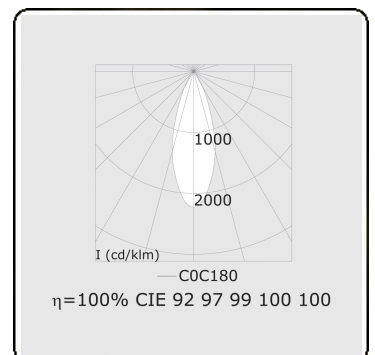

Punto - Clear - DALI - RAL 9005 / RAL 9005
05.34204012-9005

Fixture details

Mounting	3-circuit track
Light emission	Spotlight
Fitting cover	Glass
Protection rate	IP 20
Housing	Aluminium
Finish	RAL 9005 Jet black
Certificates	CE, ISO 9001

Electric details

Protection class	I
Supply	230V
Control gear box	Current driver DALI/TD

Lamp details

Lamptype	LED 2700K 30°
Wattage	20W
Luminaire power	20W
Luminaire luminous flux	1530
Number	1
Lifetime LED module	L80/B10 = 50000h
Color tolerance	MacAdam 3
CRI	>90