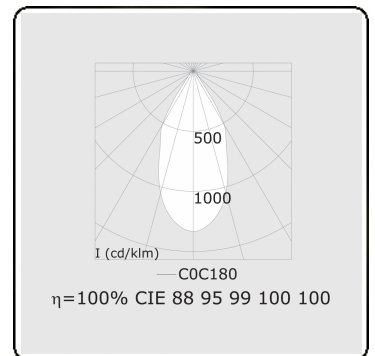

Punto - Clear - DALI - RAL 9005 / RAL 9005
05.34304012-9005

Fixture details

Mounting	3-circuit track
Light emission	Spotlight
Fitting cover	Glass
Protection rate	IP 20
Housing	Aluminium
Finish	RAL 9005 Jet black
Certificates	CE, ISO 9001

Electric details

Protection class	I
Supply	230V
Control gear box	Current driver DALI/TD

Lamp details

Lamptype	LED 2700K 50°
Wattage	20W
Luminaire power	20W
Luminaire luminous flux	1440
Number	1
Lifetime LED module	L80/B10 = 50000h
Color tolerance	MacAdam 3
CRI	>90