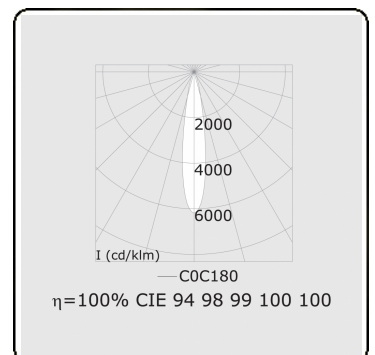

Punto - Clear - DALI - RAL 9005 / RAL 9005  
05.34104013-9005

**Fixture details**

Mounting	3-circuit track
Light emission	Spotlight
Fitting cover	Glass
Protection rate	IP 20
Housing	Aluminium
Finish	RAL 9005 Jet black
Certificates	CE, ISO 9001

**Electric details**

Protection class	I
Supply	230V
Control gear box	Current driver DALI/TD

**Lamp details**

Lamptype	LED 3000K 20°
Wattage	20W
Luminaire power	20W
Luminaire luminous flux	1740
Number	1
Lifetime LED module	L80/B10 = 50000h
Color tolerance	MacAdam 3
CRI	>90