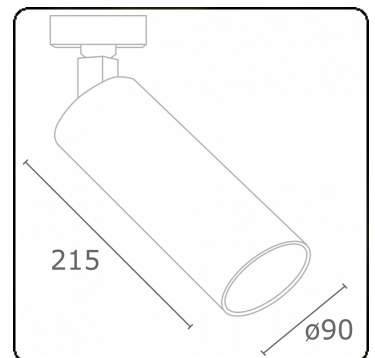

Punto - Clear - DALI - RAL 9005 / RAL 9005  
05.34204013-9005

**Fixture details**

Mounting	3-circuit track
Light emission	Spotlight
Fitting cover	Glass
Protection rate	IP 20
Housing	Aluminium
Finish	RAL 9005 Jet black
Certificates	CE, ISO 9001

**Electric details**

Protection class	I
Supply	230V
Control gear box	Current driver DALI/TD

**Lamp details**

Lamptype	LED 3000K 30°
Wattage	20W
Luminaire power	20W
Luminaire luminous flux	1680
Number	1
Lifetime LED module	L80/B10 = 50000h
Color tolerance	MacAdam 3
CRI	>90