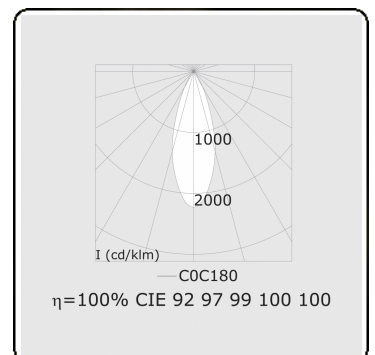

Punto - Clear - DALI - RAL 9005 / RAL 9005  
05.34204013-9005

**Fixture details**

Mounting	3-circuit track
Light emission	Spotlight
Fitting cover	Glass
Protection rate	IP 20
Housing	Aluminium
Finish	RAL 9005 Jet black
Certificates	CE, ISO 9001

**Electric details**

Protection class	I
Supply	230V
Control gear box	Current driver DALI/TD

**Lamp details**

Lamptype	LED 3000K 30°
Wattage	20W
Luminaire power	20W
Luminaire luminous flux	1680
Number	1
Lifetime LED module	L80/B10 = 50000h
Color tolerance	MacAdam 3
CRI	>90