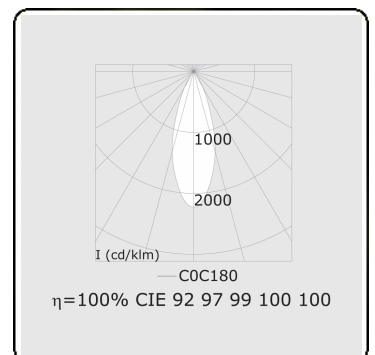

Punto - Clear - DALI - RAL 9005 / RAL 9005
05.34204014-9005

Fixture details

Mounting	3-circuit track
Light emission	Spotlight
Fitting cover	Glass
Protection rate	IP 20
Housing	Aluminium
Finish	RAL 9005 Jet black
Certificates	CE, ISO 9001

Electric details

Protection class	I
Supply	230V
Control gear box	Current driver DALI/TD

Lamp details

Lamptype	LED 4000K 30°
Wattage	20W
Luminaire power	20W
Luminaire luminous flux	1790
Number	1
Lifetime LED module	L80/B10 = 50000h
Color tolerance	MacAdam 3
CRI	>90