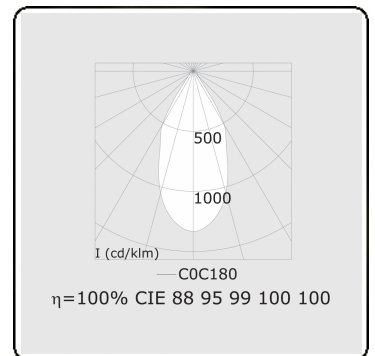

Punto - Clear - DALI - RAL 9005 / RAL 9005  
05.34304014-9005

**Fixture details**

Mounting	3-circuit track
Light emission	Spotlight
Fitting cover	Glass
Protection rate	IP 20
Housing	Aluminium
Finish	RAL 9005 Jet black
Certificates	CE, ISO 9001

**Electric details**

Protection class	I
Supply	230V
Control gear box	Current driver DALI/TD

**Lamp details**

Lamptype	LED 4000K 50°
Wattage	20W
Luminaire power	20W
Luminaire luminous flux	1680
Number	1
Lifetime LED module	L80/B10 = 50000h
Color tolerance	MacAdam 3
CRI	>90