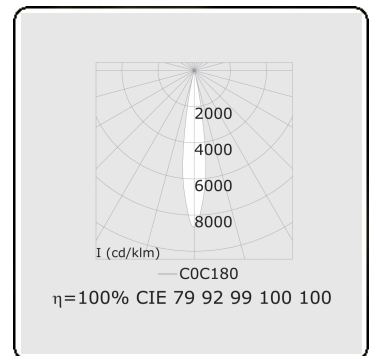

Punto - Clear - DALI - RAL 9005 / RAL 9005  
05.34004113-9005

**Fixture details**

Mounting	3-circuit track
Light emission	Spotlight
Fitting cover	Glass
Protection rate	IP 20
Housing	Aluminium
Finish	RAL 9005 Jet black
Certificates	CE, ISO 9001

**Electric details**

Protection class	I
Supply	230V
Control gear box	Current driver DALI/TD

**Lamp details**

Lamptype	LED 3000K 10°
Wattage	31W
Luminaire power	31W
Luminaire luminous flux	1860
Number	1
Lifetime LED module	L80/B10 = 50000h
Color tolerance	MacAdam 3
CRI	>90