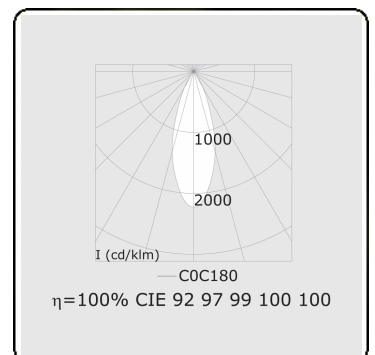

Punto - Clear - DALI - RAL 9005 / RAL 9005  
05.34204113-9005

**Fixture details**

Mounting	3-circuit track
Light emission	Spotlight
Fitting cover	Glass
Protection rate	IP 20
Housing	Aluminium
Finish	RAL 9005 Jet black
Certificates	CE, ISO 9001

**Electric details**

Protection class	I
Supply	230V
Control gear box	Current driver DALI/TD

**Lamp details**

Lamptype	LED 3000K 30°
Wattage	31W
Luminaire power	31W
Luminaire luminous flux	2550
Number	1
Lifetime LED module	L80/B10 = 50000h
Color tolerance	MacAdam 3
CRI	>90