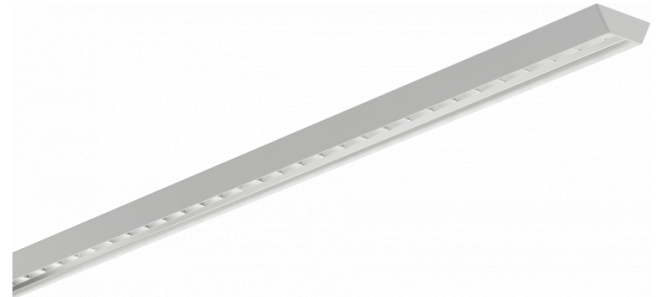

Biko Direct - VDT - LO 400mA - RAL
07.44020143-9999

Fixture details

Mounting	Ceiling recessed
Light emission	Direct
Fitting cover	VDT louvre
Protection rate	IP 20
Housing	Aluminium
Finish	RAL colour at your choice
Certificates	CE, ISO 9001

Electric details

Protection class	I
Supply	230V
Control gear box	Current driver

Lamp details

Lamptype	LED 3000K
Wattage	4,5W
Gross luminous flux	3120
Luminaire power	19,8W
Number	4
Lifetime LED module	L80/B10 > 72000h
Color tolerance	MacAdam 3
CRI	>80

Photometric details

UGR	<19
CIE Fluxcode	93 99 100 100 61

Dimensions

A	1124 mm
---	---------

Remarks

Recessed luminaire - Direct - LO 400mA - VDT louvre - RAL

ENERGY

Verkrijgbaar op aanvraag.