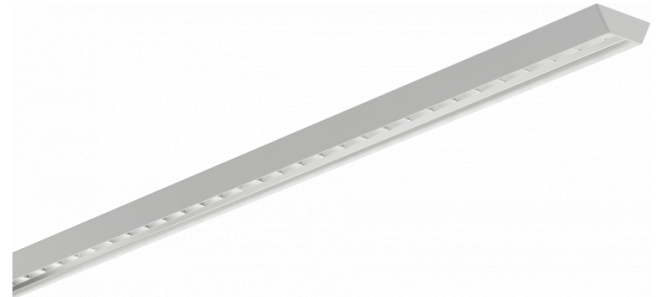

Biko Direct - VDT - LO 400mA - RAL
07.44020153-9999

Fixture details

Mounting	Ceiling recessed
Light emission	Direct
Fitting cover	VDT louvre
Protection rate	IP 20
Housing	Aluminium
Finish	RAL colour at your choice
Certificates	CE, ISO 9001

Electric details

Protection class	I
Supply	230V
Control gear box	Current driver

Lamp details

Lamptype	LED 3000K
Wattage	4,5W
Gross luminous flux	3900
Luminaire power	24,8W
Number	5
Lifetime LED module	L80/B10 > 72000h
Color tolerance	MacAdam 3
CRI	>80

Photometric details

UGR	<19
CIE Fluxcode	93 99 100 100 61

Dimensions

A	1404 mm
---	---------

Remarks

Recessed luminaire - Direct - LO 400mA - VDT louvre - RAL

ENERGY

A
 Verkrijgbaar op aanvraag.
B
 Disponible sur demande.
C
D
 Available on request.
E
F
 Auf Anfrage.
G