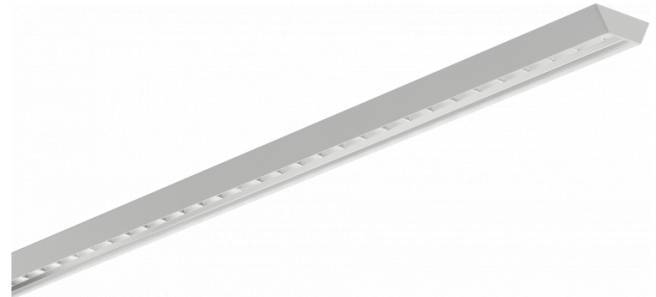

Biko Direct - VDT - LO 400mA - RAL
07.44020163-9999

Fixture details

Mounting	Ceiling recessed
Light emission	Direct
Fitting cover	VDT louvre
Protection rate	IP 20
Housing	Aluminium
Finish	RAL colour at your choice
Certificates	CE, ISO 9001

Electric details

Protection class	I
Supply	230V
Control gear box	Current driver

Lamp details

Lamptype	LED 3000K
Wattage	4,5W
Gross luminous flux	4680
Luminaire power	29,7W
Number	6
Lifetime LED module	L80/B10 > 72000h
Color tolerance	MacAdam 3
CRI	>80

Photometric details

UGR	<19
CIE Fluxcode	93 99 100 100 61

Dimensions

A	1684 mm
---	---------

Remarks

Recessed luminaire - Direct - LO 400mA - VDT louvre - RAL

ENERGY

Verkrijgbaar op aanvraag.