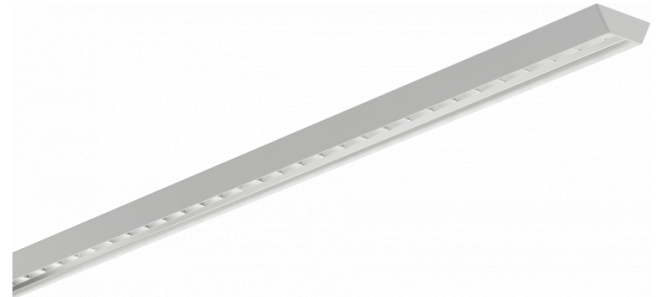

Biko Direct - VDT - LO 400mA - RAL
07.44020173-9999

Fixture details

Mounting	Ceiling recessed
Light emission	Direct
Fitting cover	VDT louvre
Protection rate	IP 20
Housing	Aluminium
Finish	RAL colour at your choice
Certificates	CE, ISO 9001

Electric details

Protection class	I
Supply	230V
Control gear box	Current driver

Lamp details

Lamptype	LED 3000K
Wattage	4,5W
Gross luminous flux	5460
Luminaire power	34,7W
Number	7
Lifetime LED module	L80/B10 > 72000h
Color tolerance	MacAdam 3
CRI	>80

Photometric details

UGR	<19
CIE Fluxcode	93 99 100 100 61

Dimensions

A	1964 mm
---	---------

Remarks

Recessed luminaire - Direct - LO 400mA - VDT louvre - RAL

ENERGY

Verrijgbaar op aanvraag.