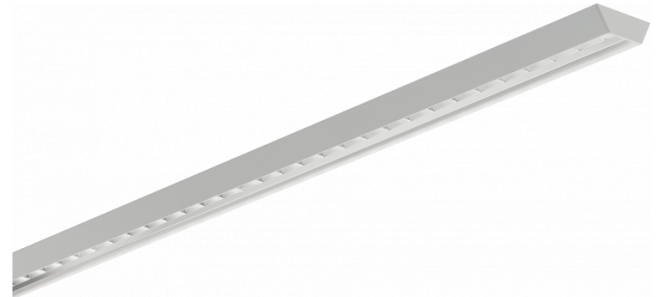

Biko Direct - VDT - LO 400mA - RAL
07.44024143-9999

Fixture details

Mounting	Ceiling recessed
Light emission	Direct
Fitting cover	VDT louvre
Protection rate	IP 20
Housing	Aluminium
Finish	RAL colour at your choice
Certificates	CE, ISO 9001

Electric details

Protection class	I
Supply	230V
Control gear box	Current driver DALI/TD

Lamp details

Lamptype	LED 3000K
Wattage	4,5W
Gross luminous flux	3120
Luminaire power	19,8W
Number	4
Lifetime LED module	L80/B10 > 72000h
Color tolerance	MacAdam 3
CRI	>80

Photometric details

UGR	<19
CIE Fluxcode	93 99 100 100 61

Dimensions

A	1124 mm
---	---------

Remarks

Recessed luminaire - Direct - LO 400mA - VDT louvre - RAL

ENERGY

Verrijgbaar op aanvraag.