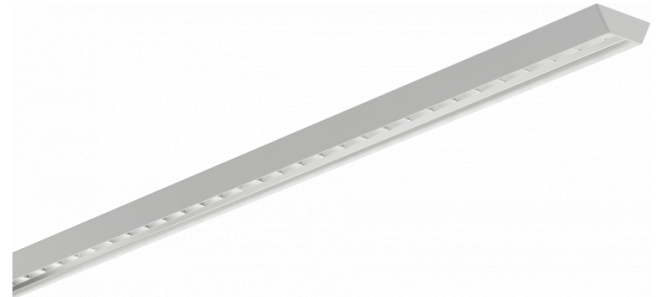

**Biko Direct - VDT - LO 400mA - RAL**  
07.44024153-9999

**Fixture details**

Mounting	Ceiling recessed
Light emission	Direct
Fitting cover	VDT louvre
Protection rate	IP 20
Housing	Aluminium
Finish	RAL colour at your choice
Certificates	CE, ISO 9001

**Electric details**

Protection class	I
Supply	230V
Control gear box	Current driver DALI/TD

**Lamp details**

Lamptype	LED 3000K
Wattage	4,5W
Gross luminous flux	3900
Luminaire power	24,8W
Number	5
Lifetime LED module	L80/B10 > 72000h
Color tolerance	MacAdam 3
CRI	>80

**Photometric details**

UGR	<19
CIE Fluxcode	93 99 100 100 61

**Dimensions**

A	1404 mm
---	---------

**Remarks**

Recessed luminaire - Direct - LO 400mA - VDT louvre - RAL

**ENERGY**

Verrijgbaar op aanvraag.