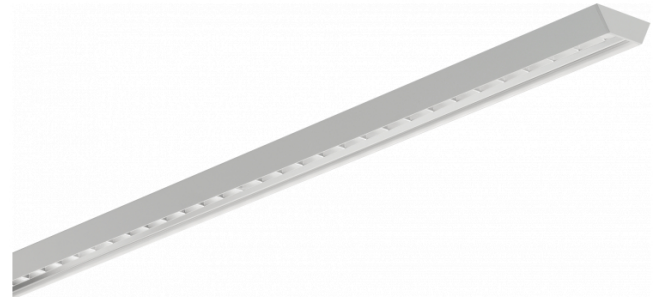

**Biko Direct - VDT - LO 400mA - RAL**  
07.44024163-9999

**Fixture details**

Mounting	Ceiling recessed
Light emission	Direct
Fitting cover	VDT louvre
Protection rate	IP 20
Housing	Aluminium
Finish	RAL colour at your choice
Certificates	CE, ISO 9001

**Electric details**

Protection class	I
Supply	230V
Control gear box	Current driver DALI/TD

**Lamp details**

Lamptype	LED 3000K
Wattage	4,5W
Gross luminous flux	4680
Luminaire power	29,7W
Number	6
Lifetime LED module	L80/B10 > 72000h
Color tolerance	MacAdam 3
CRI	>80

**Photometric details**

UGR	<19
CIE Fluxcode	93 99 100 100 61

**Dimensions**

A	1684 mm
---	---------

**Remarks**

Recessed luminaire - Direct - LO 400mA - VDT louvre - RAL

**ENERGY**

Verrijgbaar op aanvraag.