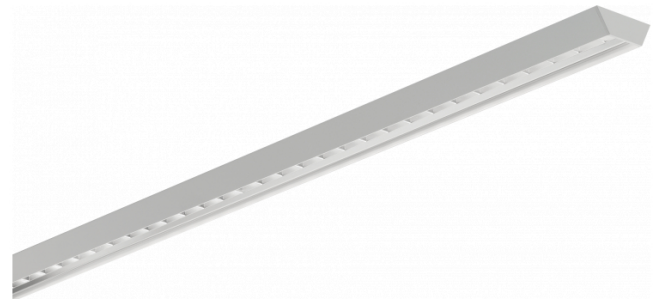

Biko Direct - VDT - LO 400mA - RAL
07.44024193-9999

Fixture details

| | |
|-----------------|---------------------------|
| Mounting | Ceiling recessed |
| Light emission | Direct |
| Fitting cover | VDT louvre |
| Protection rate | IP 20 |
| Housing | Aluminium |
| Finish | RAL colour at your choice |
| Certificates | CE, ISO 9001 |

Electric details

| | |
|------------------|------------------------|
| Protection class | I |
| Supply | 230V |
| Control gear box | Current driver DALI/TD |

Lamp details

| | |
|---------------------|------------------|
| Lamptype | LED 3000K |
| Wattage | 4,5W |
| Gross luminous flux | 7020 |
| Luminaire power | 44,6W |
| Number | 9 |
| Lifetime LED module | L80/B10 > 72000h |
| Color tolerance | MacAdam 3 |
| CRI | >80 |

Photometric details

| | |
|--------------|------------------|
| UGR | <19 |
| CIE Fluxcode | 93 99 100 100 61 |

Dimensions

| | |
|---|---------|
| A | 2524 mm |
|---|---------|

Remarks

Recessed luminaire - Direct - LO 400mA - VDT louvre - RAL