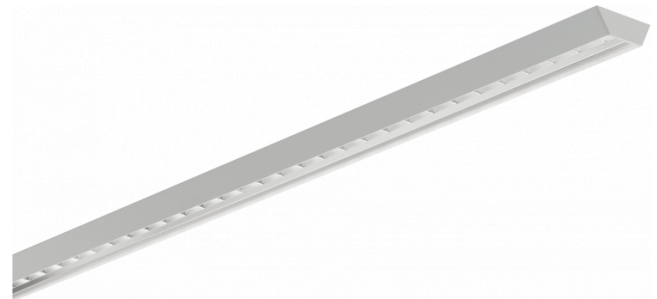

Biko Direct - VDT - LO 400mA - RAL
07.44020164-9999

Fixture details

Mounting	Ceiling recessed
Light emission	Direct
Fitting cover	VDT louvre
Protection rate	IP 20
Housing	Aluminium
Finish	RAL colour at your choice
Certificates	CE, ISO 9001

Electric details

Protection class	I
Supply	230V
Control gear box	Current driver

Lamp details

Lamptype	LED 4000K
Wattage	4,5W
Gross luminous flux	4920
Luminaire power	29,7W
Number	6
Lifetime LED module	L80/B10 > 72000h
Color tolerance	MacAdam 3
CRI	>80

Photometric details

UGR	<19
CIE Fluxcode	93 99 100 100 61

Dimensions

A	1684 mm
---	---------

Remarks

Recessed luminaire - Direct - LO 400mA - VDT louvre - RAL

ENERGY

Verrijgbaar op aanvraag.