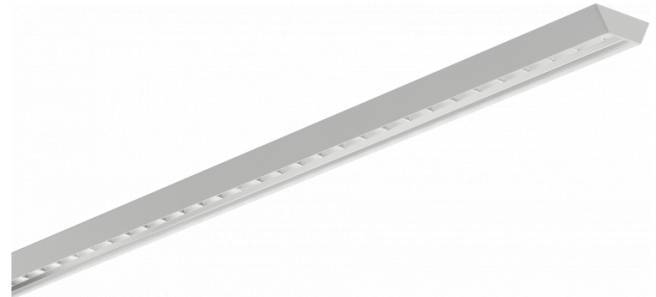

Biko Direct - VDT - LO 400mA - RAL
07.44020184-9999

Fixture details

Mounting	Ceiling recessed
Light emission	Direct
Fitting cover	VDT louvre
Protection rate	IP 20
Housing	Aluminium
Finish	RAL colour at your choice
Certificates	CE, ISO 9001

Electric details

Protection class	I
Supply	230V
Control gear box	Current driver

Lamp details

Lamptype	LED 4000K
Wattage	4,5W
Gross luminous flux	6560
Luminaire power	39,6W
Number	8
Lifetime LED module	L80/B10 > 72000h
Color tolerance	MacAdam 3
CRI	>80

Photometric details

UGR	<19
CIE Fluxcode	93 99 100 100 61

Dimensions

A	2244 mm
---	---------

Remarks

Recessed luminaire - Direct - LO 400mA - VDT louvre - RAL

ENERGY

A
 Verkrijgbaar op aanvraag.
B
 Disponible sur demande.
C
D
 Available on request.
E
 Auf Anfrage.
F
G