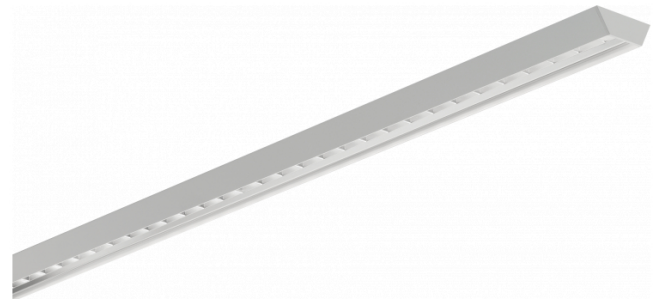

Biko Direct - VDT - LO 400mA - RAL
07.44020194-9999

Fixture details

Mounting	Ceiling recessed
Light emission	Direct
Fitting cover	VDT louvre
Protection rate	IP 20
Housing	Aluminium
Finish	RAL colour at your choice
Certificates	CE, ISO 9001

Electric details

Protection class	I
Supply	230V
Control gear box	Current driver

Lamp details

Lamptype	LED 4000K
Wattage	4,5W
Gross luminous flux	7380
Luminaire power	44,6W
Number	9
Lifetime LED module	L80/B10 > 72000h
Color tolerance	MacAdam 3
CRI	>80

Photometric details

UGR	<19
CIE Fluxcode	93 99 100 100 61

Dimensions

A	2524 mm
---	---------

Remarks

Recessed luminaire - Direct - LO 400mA - VDT louvre - RAL

ENERGY

Verrijgbaar op aanvraag.