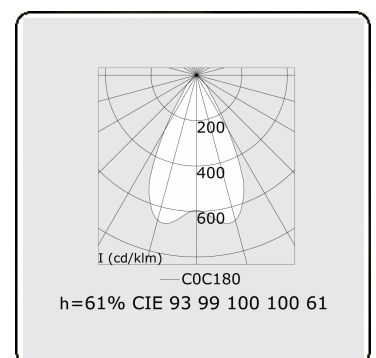

Electric details

Protection class	I
Supply	230V
Control gear box	Current driver

Lamp details

Lamptype	LED 4000K
Wattage	4,5W
Gross luminous flux	8200
Luminaire power	49,5W
Number	10
Lifetime LED module	L80/B10 > 72000h
Color tolerance	MacAdam 3
CRI	>80

Photometric details

UGR	<19
CIE Fluxcode	93 99 100 100 61

Dimensions

A	2804 mm
---	---------

Remarks

Recessed luminaire - Direct - LO 400mA - VDT louvre - RAL

ENERGY

Verkrijgbaar op aanvraag.