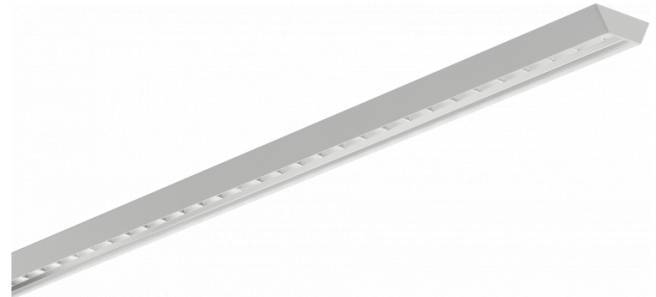

Biko Direct - VDT - LO 400mA - RAL
07.44024164-9999

Fixture details

Mounting	Ceiling recessed
Light emission	Direct
Fitting cover	VDT louvre
Protection rate	IP 20
Housing	Aluminium
Finish	RAL colour at your choice
Certificates	CE, ISO 9001

Electric details

Protection class	I
Supply	230V
Control gear box	Current driver DALI/TD

Lamp details

Lamptype	LED 4000K
Wattage	4,5W
Gross luminous flux	4920
Luminaire power	29,7W
Number	6
Lifetime LED module	L80/B10 > 72000h
Color tolerance	MacAdam 3
CRI	>80

Photometric details

UGR	<19
CIE Fluxcode	93 99 100 100 61

Dimensions

A	1684 mm
---	---------

Remarks

Recessed luminaire - Direct - LO 400mA - VDT louvre - RAL

ENERGY

A
 Verkrijgbaar op aanvraag.
B
 Disponible sur demande.
C
D
 Available on request.
E
 Auf Anfrage.
F
G