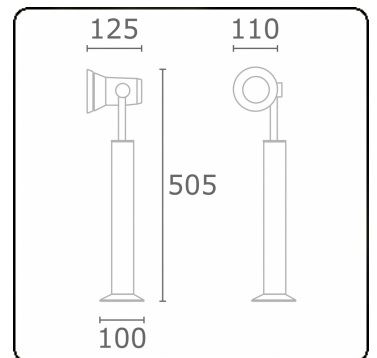

Spy-1 - support - height 450mm
35.11150-7916

Fixture details

Mounting	Ground
Light emission	Spotlight
Fitting cover	Glass
Protection rate	IP 54
Housing	Aluminium
Finish	RAL 7016 anthracite textured
Certificates	CE, ISO 9001

Electric details

Protection class	I
Supply	230V

Lamp details

Lamptype	LED MR16
Wattage	-
Socket	GU10
Number	1

ENERGY

Verrijgbaar op aanvraag.

Disponible sur demande.

Available on request.