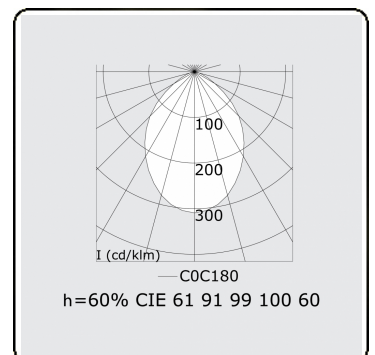

**Electric details**

Protection class	I
Supply	230V
Control gear box	Current driver

**Lamp details**

Lamptype	LED 3000K
Wattage	3,2W
Gross luminous flux	2560
Luminaire power	14,1W
Number	4
Lifetime LED module	L80/B10 > 72000h
Color tolerance	MacAdam 3
CRI	>80

**Photometric details**

UGR	<19
CIE Fluxcode	61 91 99 100 60

**Dimensions**

A	1130 mm
---	---------

**Remarks**

Ceiling luminaire - Direct - HO 150mA - MPO - ANO

**ENERGY**

Verrijgbaar op aanvraag.