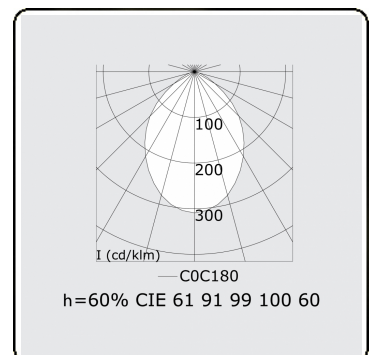

Electric details

Protection class	I
Supply	230V
Control gear box	Current driver

Lamp details

Lamptype	LED 3000K
Wattage	3,2W
Gross luminous flux	3840
Luminaire power	21,1W
Number	6
Lifetime LED module	L80/B10 > 72000h
Color tolerance	MacAdam 3
CRI	>80

Photometric details

UGR	<19
CIE Fluxcode	61 91 99 100 60

Dimensions

A	1690 mm
---	---------

Remarks

Ceiling luminaire - Direct - HO 150mA - MPO - ANO

ENERGY

Verrijgbaar op aanvraag.