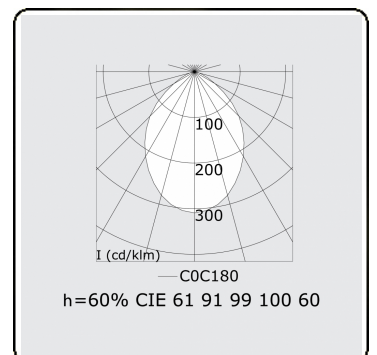

**Electric details**

Protection class	I
Supply	230V
Control gear box	Current driver

**Lamp details**

Lamptype	LED 3000K
Wattage	3,2W
Gross luminous flux	5760
Luminaire power	31,7W
Number	9
Lifetime LED module	L80/B10 > 72000h
Color tolerance	MacAdam 3
CRI	>80

**Photometric details**

UGR	<19
CIE Fluxcode	61 91 99 100 60

**Dimensions**

A	2530 mm
---	---------

**Remarks**

Ceiling luminaire - Direct - HO 150mA - MPO - ANO

**ENERGY**

Verrijgbaar op aanvraag.