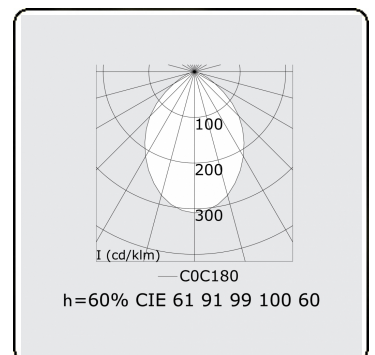

Electric details

Protection class	I
Supply	230V
Control gear box	Current driver

Lamp details

Lamptype	LED 3000K
Wattage	3,2W
Gross luminous flux	5760
Luminaire power	31,7W
Number	9
Lifetime LED module	L80/B10 > 72000h
Color tolerance	MacAdam 3
CRI	>80

Photometric details

UGR	<19
CIE Fluxcode	61 91 99 100 60

Dimensions

A	2530 mm
---	---------

Remarks

Ceiling luminaire - Direct - HO 150mA - MPO - ANO

ENERGY

Verrijgbaar op aanvraag.