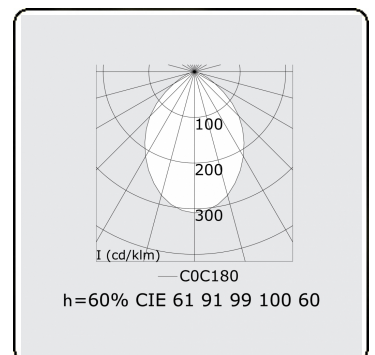

Electric details

Protection class	I
Supply	230V
Control gear box	Current driver

Lamp details

Lamptype	LED 3000K
Wattage	3,2W
Gross luminous flux	6400
Luminaire power	35,2W
Number	10
Lifetime LED module	L80/B10 > 72000h
Color tolerance	MacAdam 3
CRI	>80

Photometric details

UGR	<19
CIE Fluxcode	61 91 99 100 60

Dimensions

A	2810 mm
---	---------

Remarks

Ceiling luminaire - Direct - HO 150mA - MPO - ANO

ENERGY

Verrijgbaar op aanvraag.