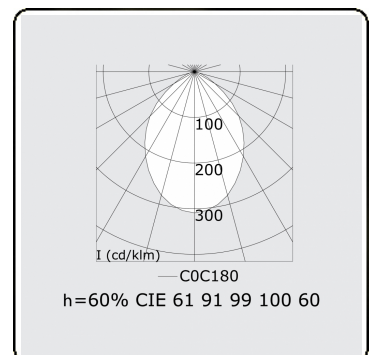

Electric details

Protection class	I
Supply	230V
Control gear box	Current driver

Lamp details

Lamptype	LED 4000K
Wattage	3,2W
Gross luminous flux	5360
Luminaire power	28,2W
Number	8
Lifetime LED module	L80/B10 > 72000h
Color tolerance	MacAdam 3
CRI	>80

Photometric details

UGR	<19
CIE Fluxcode	61 91 99 100 60

Dimensions

A	2250 mm
---	---------

Remarks

Ceiling luminaire - Direct - HO 150mA - MPO - ANO

ENERGY

Verrijgbaar op aanvraag.