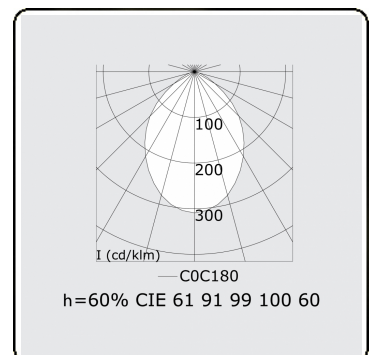

Electric details

Protection class	I
Supply	230V
Control gear box	Current driver DALI/TD

Lamp details

Lamptype	LED 4000K
Wattage	3,2W
Gross luminous flux	4020
Luminaire power	21,1W
Number	6
Lifetime LED module	L80/B10 > 72000h
Color tolerance	MacAdam 3
CRI	>80

Photometric details

UGR	<19
CIE Fluxcode	61 91 99 100 60

Dimensions

A	1690 mm
---	---------

Remarks

Ceiling luminaire - Direct - HO 150mA - MPO - ANO

ENERGY

Verrijgbaar op aanvraag.