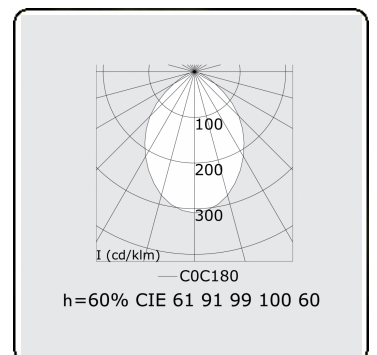

Electric details

Protection class	I
Supply	230V
Control gear box	Current driver DALI/TD

Lamp details

Lamptype	LED 4000K
Wattage	3,2W
Gross luminous flux	4690
Luminaire power	24,6W
Number	7
Lifetime LED module	L80/B10 > 72000h
Color tolerance	MacAdam 3
CRI	>80

Photometric details

UGR	<19
CIE Fluxcode	61 91 99 100 60

Dimensions

A	1970 mm
---	---------

Remarks

Ceiling luminaire - Direct - HO 150mA - MPO - ANO

ENERGY

Verrijgbaar op aanvraag.