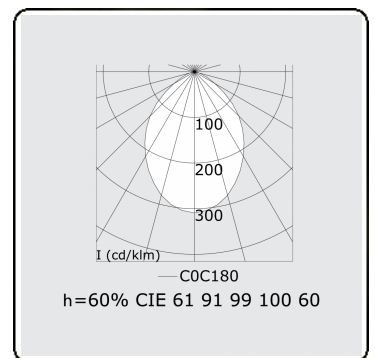

Electric details

Protection class	I
Supply	230V
Control gear box	Current driver

Lamp details

Lamptype	LED 3000K
Wattage	3,2W
Gross luminous flux	3200
Luminaire power	17,6W
Number	5
Lifetime LED module	L80/B10 > 72000h
Color tolerance	MacAdam 3
CRI	>80

Photometric details

UGR	<19
CIE Fluxcode	61 91 99 100 60

Dimensions

A	1404 mm
---	---------

Remarks

Recessed luminaire (trimless) - Direct - HO 150mA - MPO - ANO

ENERGY 

Verrijgbaar op aanvraag.