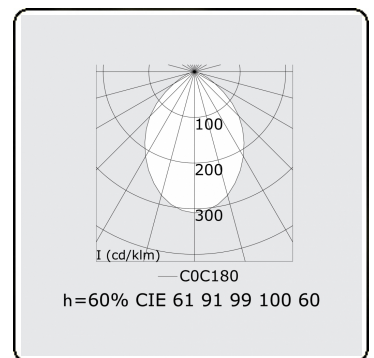

**Electric details**

Protection class	I
Supply	230V
Control gear box	Current driver

**Lamp details**

Lamptype	LED 3000K
Wattage	3,2W
Gross luminous flux	4480
Luminaire power	24,6W
Number	7
Lifetime LED module	L80/B10 > 72000h
Color tolerance	MacAdam 3
CRI	>80

**Photometric details**

UGR	<19
CIE Fluxcode	61 91 99 100 60

**Dimensions**

A	1964 mm
---	---------

**Remarks**

Recessed luminaire (trimless) - Direct - HO 150mA - MPO - ANO

**ENERGY** 

Verrijgbaar op aanvraag.