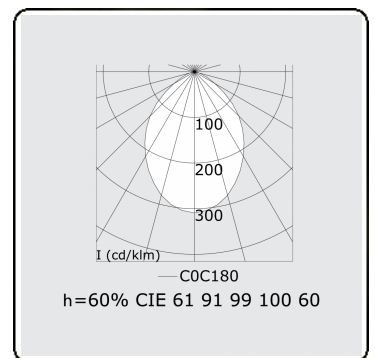

Electric details

Protection class	I
Supply	230V
Control gear box	Current driver

Lamp details

Lamptype	LED 3000K
Wattage	3,2W
Gross luminous flux	5120
Luminaire power	28,2W
Number	8
Lifetime LED module	L80/B10 > 72000h
Color tolerance	MacAdam 3
CRI	>80

Photometric details

UGR	<19
CIE Fluxcode	61 91 99 100 60

Dimensions

A	2244 mm
---	---------

Remarks

Recessed luminaire (trimless) - Direct - HO 150mA - MPO - ANO

ENERGY 

Verrijgbaar op aanvraag.