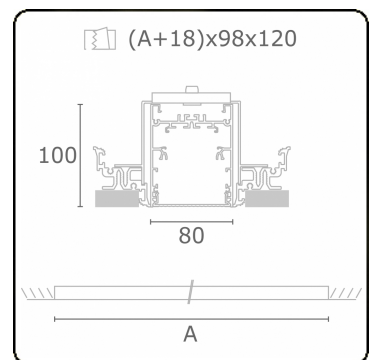

Electric details

Protection class	I
Supply	230V
Control gear box	Current driver

Lamp details

Lamptype	LED 3000K
Wattage	3,2W
Gross luminous flux	6400
Luminaire power	35,2W
Number	10
Lifetime LED module	L80/B10 > 72000h
Color tolerance	MacAdam 3
CRI	>80

Photometric details

UGR	<19
CIE Fluxcode	61 91 99 100 60

Dimensions

A	2804 mm
---	---------

Remarks

Recessed luminaire (trimless) - Direct - HO 150mA - MPO - ANO

ENERGY 

Verrijgbaar op aanvraag.