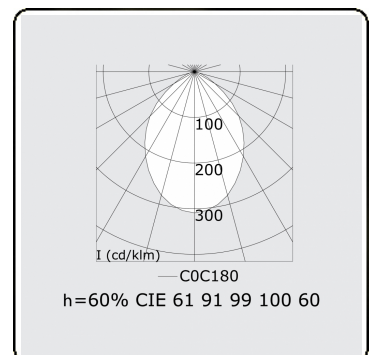

Electric details

Protection class	I
Supply	230V
Control gear box	Current driver

Lamp details

Lamptype	LED 3000K
Wattage	3,2W
Gross luminous flux	6400
Luminaire power	35,2W
Number	10
Lifetime LED module	L80/B10 > 72000h
Color tolerance	MacAdam 3
CRI	>80

Photometric details

UGR	<19
CIE Fluxcode	61 91 99 100 60

Dimensions

A	2804 mm
---	---------

Remarks

Recessed luminaire (trimless) - Direct - HO 150mA - MPO - ANO

ENERGY 

Verrijgbaar op aanvraag.