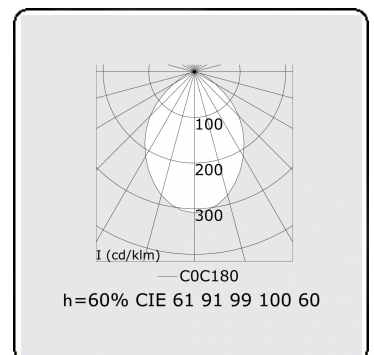

Photometric details

| | |
|--------------|-----------------|
| UGR | <19 |
| CIE Fluxcode | 61 91 99 100 60 |

Dimensions

| | |
|---|---------|
| A | 1124 mm |
|---|---------|

Remarks

Recessed luminaire (trimless) - Direct - HO 150mA - MPO - ANO