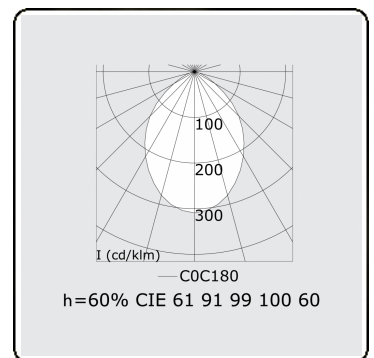

Electric details

Protection class	I
Supply	230V
Control gear box	Current driver DALI/TD

Lamp details

Lamptype	LED 3000K
Wattage	3,2W
Gross luminous flux	2560
Luminaire power	14,1W
Number	4
Lifetime LED module	L80/B10 > 72000h
Color tolerance	MacAdam 3
CRI	>80

Photometric details

UGR	<19
CIE Fluxcode	61 91 99 100 60

Dimensions

A	1124 mm
---	---------

Remarks

Recessed luminaire (trimless) - Direct - HO 150mA - MPO - ANO

ENERGY 

Verrijgbaar op aanvraag.