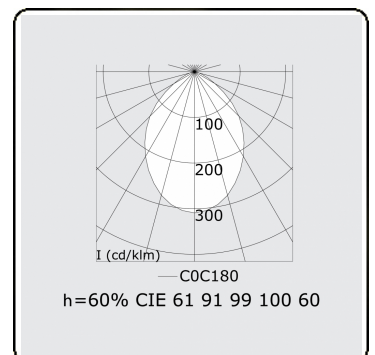

Electric details

Protection class	I
Supply	230V
Control gear box	Current driver DALI/TD

Lamp details

Lamptype	LED 3000K
Wattage	3,2W
Gross luminous flux	3200
Luminaire power	17,6W
Number	5
Lifetime LED module	L80/B10 > 72000h
Color tolerance	MacAdam 3
CRI	>80

Photometric details

UGR	<19
CIE Fluxcode	61 91 99 100 60

Dimensions

A	1404 mm
---	---------

Remarks

Recessed luminaire (trimless) - Direct - HO 150mA - MPO - ANO

ENERGY 

Verrijgbaar op aanvraag.