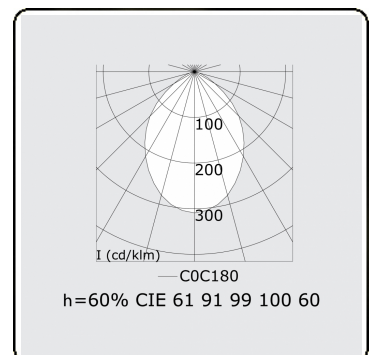

Electric details

Protection class	I
Supply	230V
Control gear box	Current driver DALI/TD

Lamp details

Lamptype	LED 3000K
Wattage	3,2W
Gross luminous flux	3200
Luminaire power	17,6W
Number	5
Lifetime LED module	L80/B10 > 72000h
Color tolerance	MacAdam 3
CRI	>80

Photometric details

UGR	<19
CIE Fluxcode	61 91 99 100 60

Dimensions

A	1404 mm
---	---------

Remarks

Recessed luminaire (trimless) - Direct - HO 150mA - MPO - ANO

ENERGY 

Verrijgbaar op aanvraag.