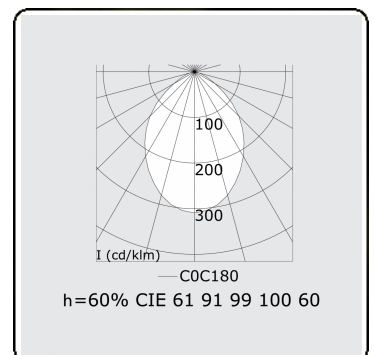

Electric details

Protection class	I
Supply	230V
Control gear box	Current driver DALI/TD

Lamp details

Lamptype	LED 3000K
Wattage	3,2W
Gross luminous flux	4480
Luminaire power	24,6W
Number	7
Lifetime LED module	L80/B10 > 72000h
Color tolerance	MacAdam 3
CRI	>80

Photometric details

UGR	<19
CIE Fluxcode	61 91 99 100 60

Dimensions

A	1964 mm
---	---------

Remarks

Recessed luminaire (trimless) - Direct - HO 150mA - MPO - ANO

ENERGY 

Verrijgbaar op aanvraag.