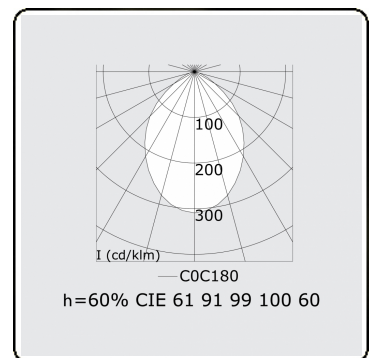

Electric details

Protection class	I
Supply	230V
Control gear box	Current driver DALI/TD

Lamp details

Lamptype	LED 3000K
Wattage	3,2W
Gross luminous flux	5120
Luminaire power	28,2W
Number	8
Lifetime LED module	L80/B10 > 72000h
Color tolerance	MacAdam 3
CRI	>80

Photometric details

UGR	<19
CIE Fluxcode	61 91 99 100 60

Dimensions

A	2244 mm
---	---------

Remarks

Recessed luminaire (trimless) - Direct - HO 150mA - MPO - ANO

ENERGY

Verrijgbaar op aanvraag.