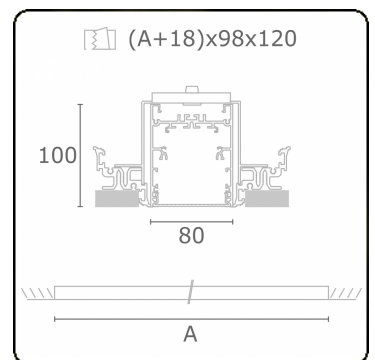

Photometric details

| | |
|--------------|-----------------|
| UGR | <19 |
| CIE Fluxcode | 61 91 99 100 60 |

Dimensions

| | |
|---|---------|
| A | 2244 mm |
|---|---------|

Remarks

Recessed luminaire (trimless) - Direct - HO 150mA - MPO - ANO