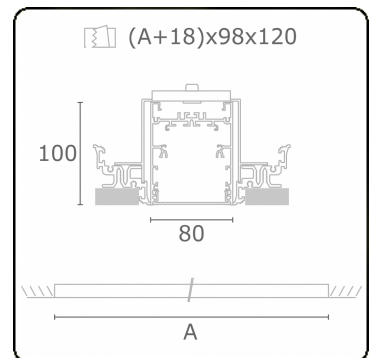

Electric details

Protection class	I
Supply	230V
Control gear box	Current driver DALI/TD

Lamp details

Lamptype	LED 3000K
Wattage	3,2W
Gross luminous flux	6400
Luminaire power	35,2W
Number	10
Lifetime LED module	L80/B10 > 72000h
Color tolerance	MacAdam 3
CRI	>80

Photometric details

UGR	<19
CIE Fluxcode	61 91 99 100 60

Dimensions

A	2804 mm
---	---------

Remarks

Recessed luminaire (trimless) - Direct - HO 150mA - MPO - ANO

ENERGY  

Verrijgbaar op aanvraag.