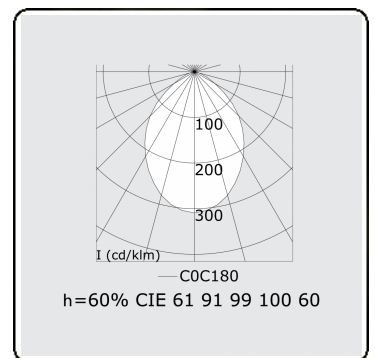

**Electric details**

Protection class	I
Supply	230V
Control gear box	Current driver

**Lamp details**

Lamptype	LED 4000K
Wattage	3,2W
Gross luminous flux	2680
Luminaire power	14,1W
Number	4
Lifetime LED module	L80/B10 > 72000h
Color tolerance	MacAdam 3
CRI	>80

**Photometric details**

UGR	<19
CIE Fluxcode	61 91 99 100 60

**Dimensions**

A	1124 mm
---	---------

**Remarks**

Recessed luminaire (trimless) - Direct - HO 150mA - MPO - ANO

**ENERGY** 

Verrijgbaar op aanvraag.