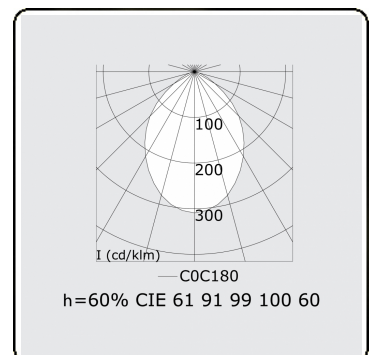

**Electric details**

Protection class	I
Supply	230V
Control gear box	Current driver

**Lamp details**

Lamptype	LED 4000K
Wattage	3,2W
Gross luminous flux	4690
Luminaire power	24,6W
Number	7
Lifetime LED module	L80/B10 > 72000h
Color tolerance	MacAdam 3
CRI	>80

**Photometric details**

UGR	<19
CIE Fluxcode	61 91 99 100 60

**Dimensions**

A	1964 mm
---	---------

**Remarks**

Recessed luminaire (trimless) - Direct - HO 150mA - MPO - ANO

**ENERGY** 

Verrijgbaar op aanvraag.