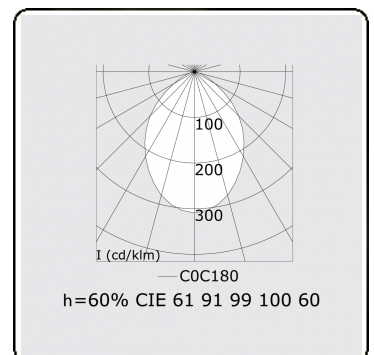

**Electric details**

Protection class	I
Supply	230V
Control gear box	Current driver

**Lamp details**

Lamptype	LED 4000K
Wattage	3,2W
Gross luminous flux	5360
Luminaire power	28,2W
Number	8
Lifetime LED module	L80/B10 > 72000h
Color tolerance	MacAdam 3
CRI	>80

**Photometric details**

UGR	<19
CIE Fluxcode	61 91 99 100 60

**Dimensions**

A	2244 mm
---	---------

**Remarks**

Recessed luminaire (trimless) - Direct - HO 150mA - MPO - ANO

**ENERGY** 

Verrijgbaar op aanvraag.