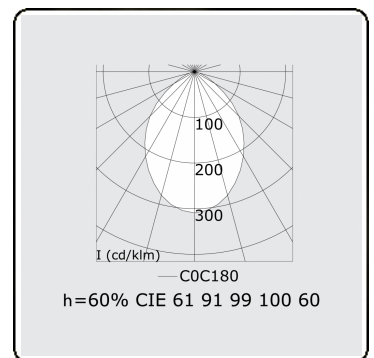

**Electric details**

Protection class	I
Supply	230V
Control gear box	Current driver

**Lamp details**

Lamptype	LED 4000K
Wattage	3,2W
Gross luminous flux	5360
Luminaire power	28,2W
Number	8
Lifetime LED module	L80/B10 > 72000h
Color tolerance	MacAdam 3
CRI	>80

**Photometric details**

UGR	<19
CIE Fluxcode	61 91 99 100 60

**Dimensions**

A	2244 mm
---	---------

**Remarks**

Recessed luminaire (trimless) - Direct - HO 150mA - MPO - ANO

**ENERGY** 

Verrijgbaar op aanvraag.