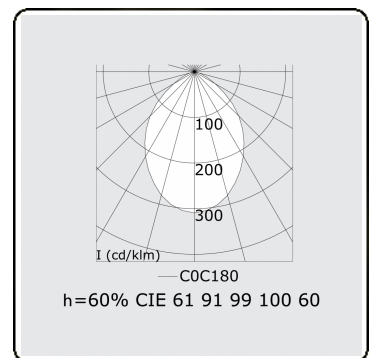

Electric details

Protection class	I
Supply	230V
Control gear box	Current driver DALI/TD

Lamp details

Lamptype	LED 4000K
Wattage	3,2W
Gross luminous flux	3350
Luminaire power	17,6W
Number	5
Lifetime LED module	L80/B10 > 72000h
Color tolerance	MacAdam 3
CRI	>80

Photometric details

UGR	<19
CIE Fluxcode	61 91 99 100 60

Dimensions

A	1404 mm
---	---------

Remarks

Recessed luminaire (trimless) - Direct - HO 150mA - MPO - ANO

ENERGY

Verrijgbaar op aanvraag.