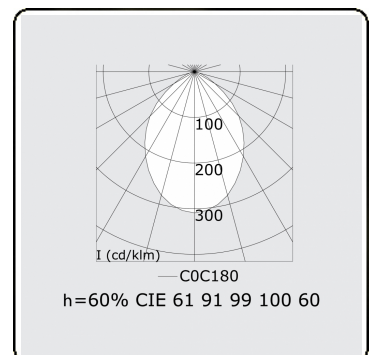

Electric details

Protection class	I
Supply	230V
Control gear box	Current driver DALI/TD

Lamp details

Lamptype	LED 4000K
Wattage	3,2W
Gross luminous flux	4020
Luminaire power	21,1W
Number	6
Lifetime LED module	L80/B10 > 72000h
Color tolerance	MacAdam 3
CRI	>80

Photometric details

UGR	<19
CIE Fluxcode	61 91 99 100 60

Dimensions

A	1684 mm
---	---------

Remarks

Recessed luminaire (trimless) - Direct - HO 150mA - MPO - ANO

ENERGY  

Verrijgbaar op aanvraag.