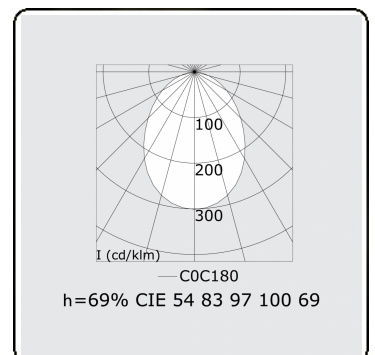

Electric details

Protection class	I
Supply	230V
Control gear box	Current driver

Lamp details

Lamptype	LED 3000K
Wattage	3,2W
Gross luminous flux	5120
Luminaire power	28,2W
Number	8
Lifetime LED module	L80/B10 > 72000h
Color tolerance	MacAdam 3
CRI	>80

Photometric details

UGR	>19
CIE Fluxcode	54 83 97 100 69

Dimensions

A	2250 mm
---	---------

Remarks

Ceiling luminaire - Direct - HO 150mA - satin - ANO

ENERGY

Verrijgbaar op aanvraag.