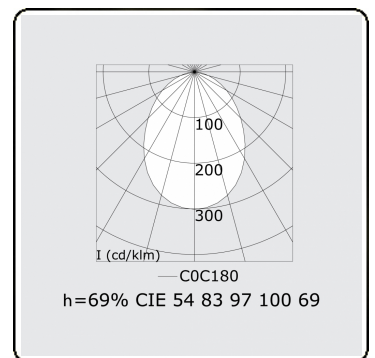

Electric details

Protection class	I
Supply	230V
Control gear box	Current driver

Lamp details

Lamptype	LED 3000K
Wattage	3,2W
Gross luminous flux	5760
Luminaire power	31,7W
Number	9
Lifetime LED module	L80/B10 > 72000h
Color tolerance	MacAdam 3
CRI	>80

Photometric details

UGR	>19
CIE Fluxcode	54 83 97 100 69

Dimensions

A	2530 mm
---	---------

Remarks

Ceiling luminaire - Direct - HO 150mA - satin - ANO

ENERGY

Verrijgbaar op aanvraag.